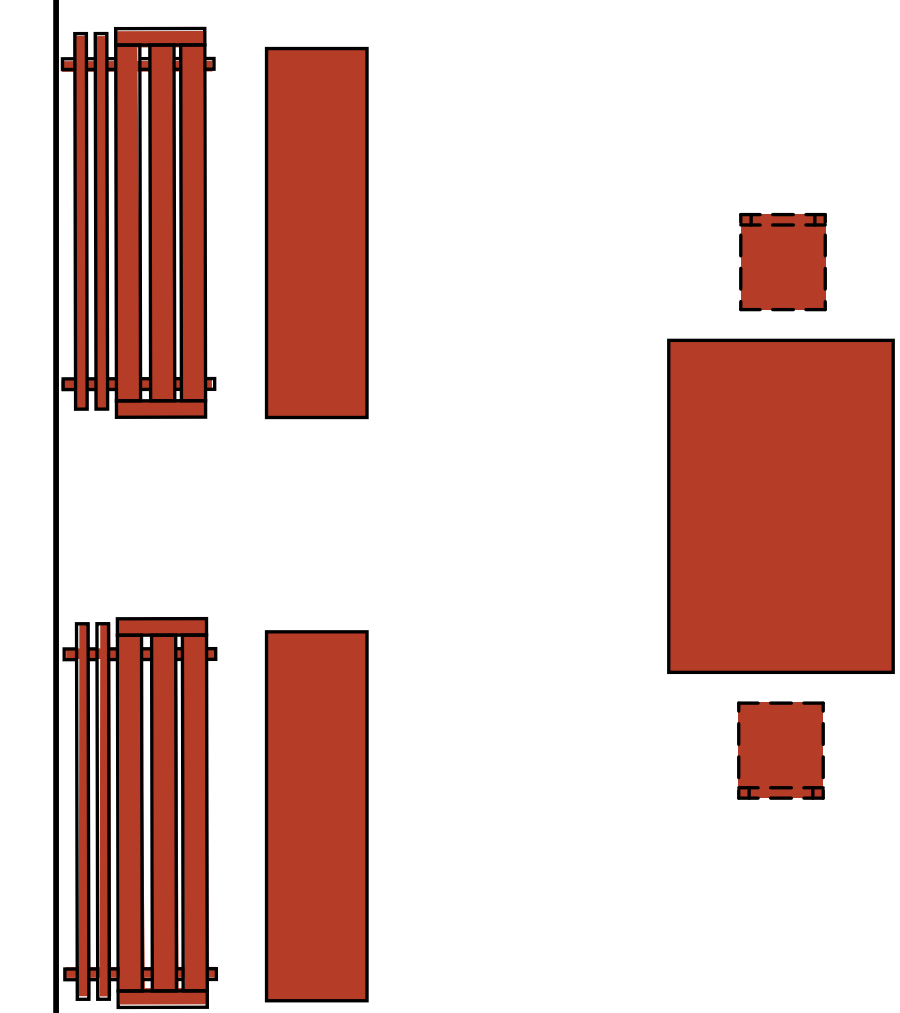

Name(s):

Name(s):

Name(s):

Name(s):

Primary Entrance

THE SWEPSON  
LOFT

THE SWEPSON  
HIDEAWAY

THE SWEPSON  
DOMESTIQUE

Name(s):

Name(s):

Name(s):

Emergency Exit Only

Stairwell to Hideaway

Kitchen

Queen

Bedroom (Carpet)

Bedroom (Carpet)

King

Queen

Bedroom (Carpet)

STAIR

Living Room

Name(s):

THE SWEPSON  
ICON

Emergency Exit Only

Stairwell to Domestique

Name(s):

Name(s):

Name(s):

THE SWEPSON  
ESCAPE