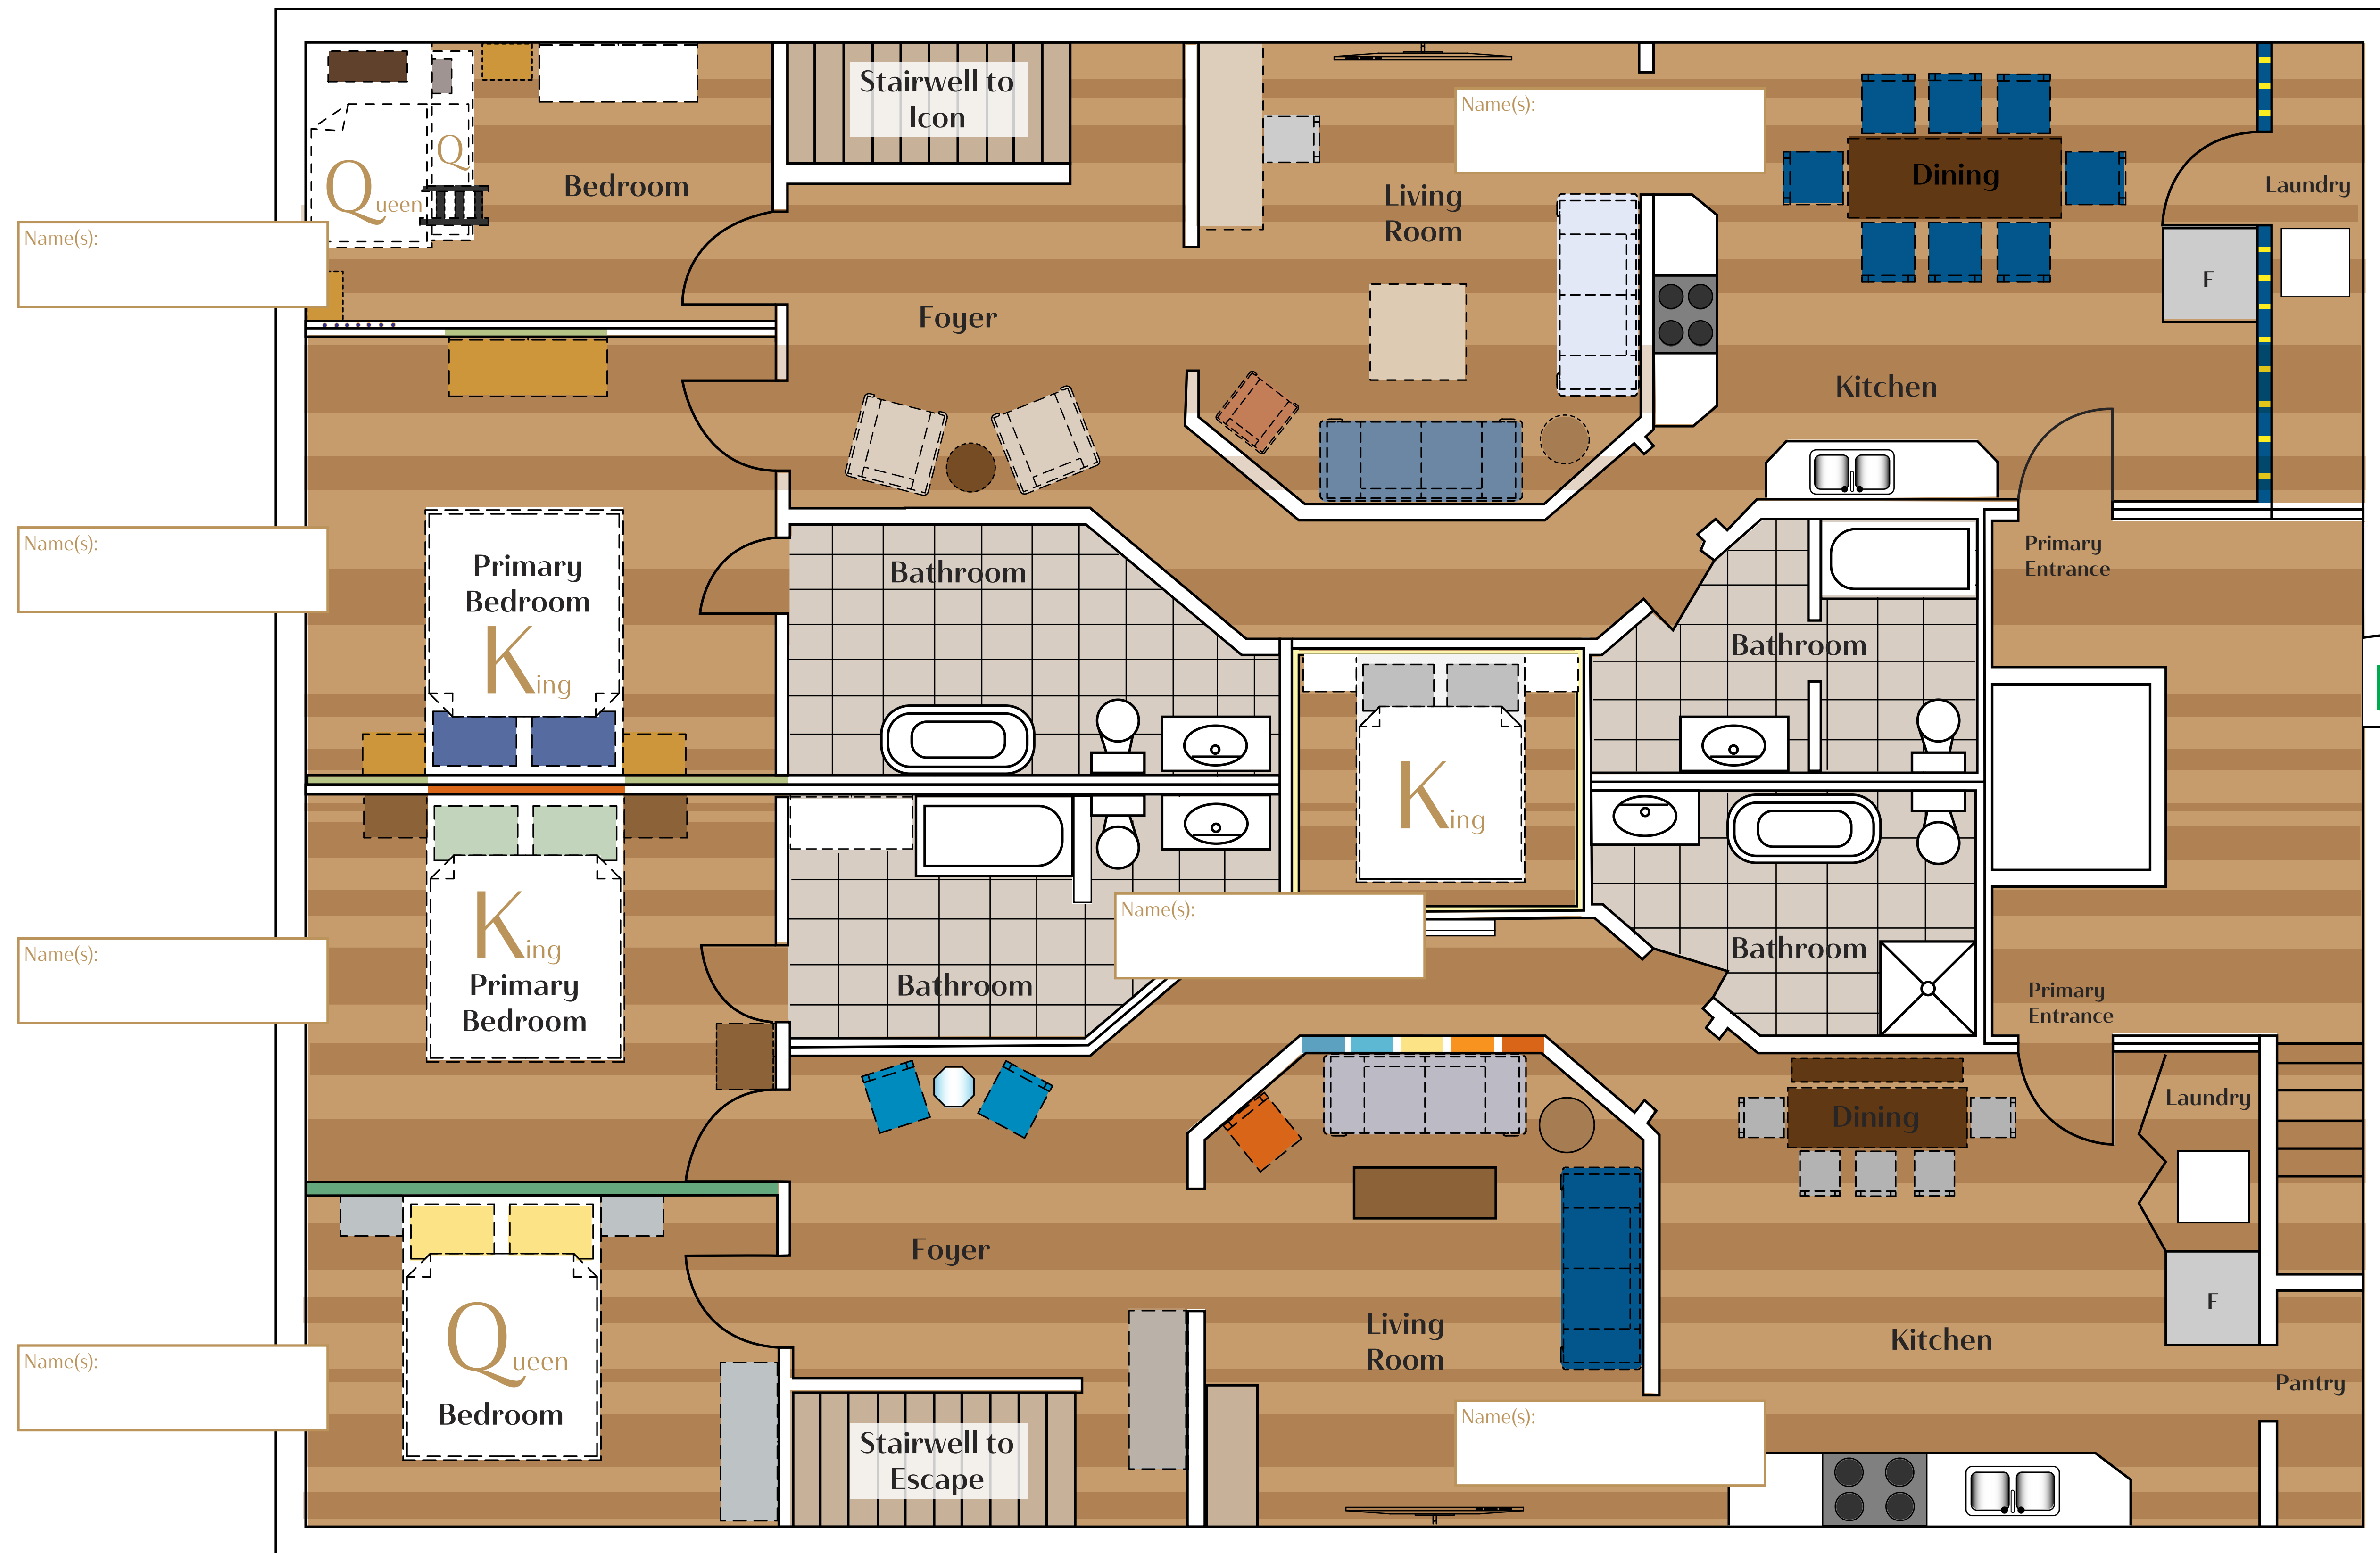

Name(s):

Name(s):

Name(s):

Name(s):

Primary Entrance

THE SWEPSON  
LOFT

THE SWEPSON  
HIDEAWAY

THE SWEPSON  
DOMESTIQUE

Name(s):

Name(s):

Name(s):

Emergency Exit Only

Stairwell to Hideaway

Kitchen

Queen

Bedroom (Carpet)

Bedroom (Carpet)

King

Queen

Bedroom (Carpet)

STAIR

Living Room

Name(s):

THE SWEPSON  
ICON

Name(s):

Dining

Bathroom

Bathroom

Queen

Laundry

Name(s):

Primary Entrance